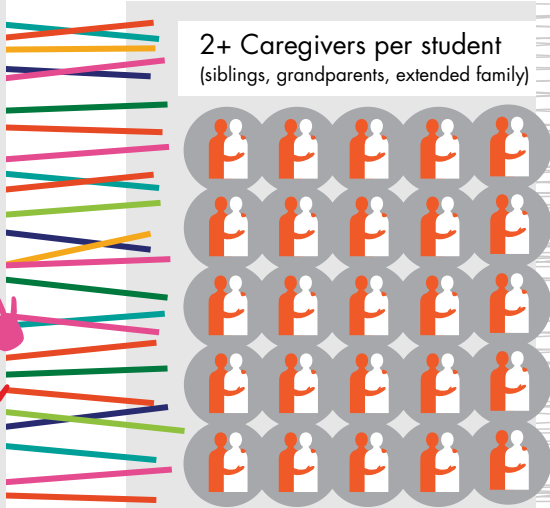

WE CAN'T HAVE A SAFE CALIFORNIA WITHOUT SAFE PUBLIC SCHOOLS

Reopen Schools Only When It's Safe

Mrs. Harris
A 3rd Grade Teacher
at Jackson Elementary
School has 25 students.

Schools are central to our communities. And they are essential to our safety as well.

When public school employees and students leave for the day they touch the lives of 20 million Californians. Please contact your local school board members, mayor, assemblymembers, senator and the governor and ask our safe reopening questions on cta.org/covid19. Send a letter in our Action Center: cta.org/takeaction.